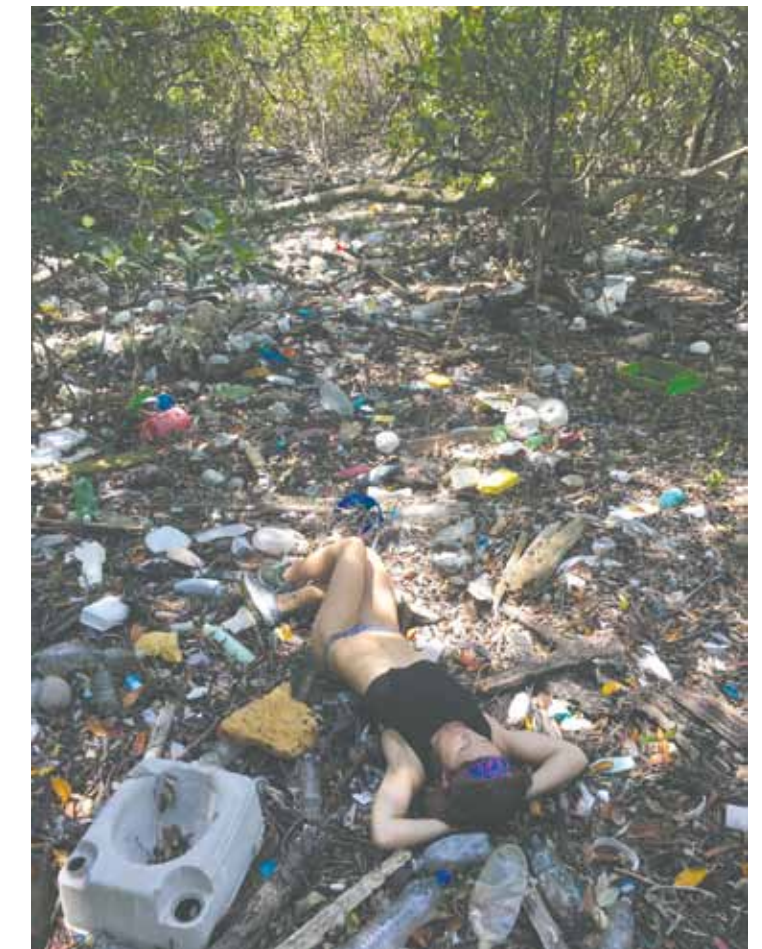

Trash: Refuse Reduce Reuse Recycle
It's in that order for a reason, every mindful action WILL make a difference!

Enchanted dreams and drift beans